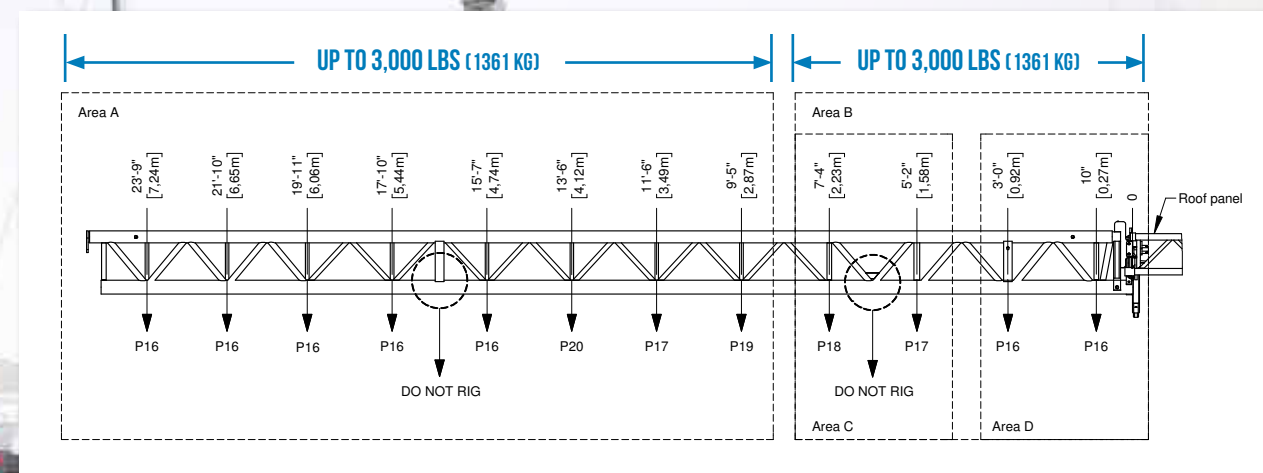

**NEW SCREEN
SUPPORT OPTION**

INCREASE THE CAPACITY OF YOUR LATERAL FLY BAYS

RIG UP TO 6,000 LBS /SIDE (2,722 KG)

RETROFITABLE ON EXISTING UNITS

- **HANG SCREENS**
UP TO 24' X 25' (7,4 M X 7,6 M)
- **RETRACTABLE BANNERS**
UP TO 25' X 25' (7,6 M X 7,6 M)
- **2,000 LBS /SIDE (907 KG)**
OF EXTRA RIGGING CAPACITY
- **SMART STORAGE**
SYSTEM AVAILABLE
FOR TRANSPORTATION

OVERALL DIMENSIONS WITH SCREEN SUPPORT

*Optional