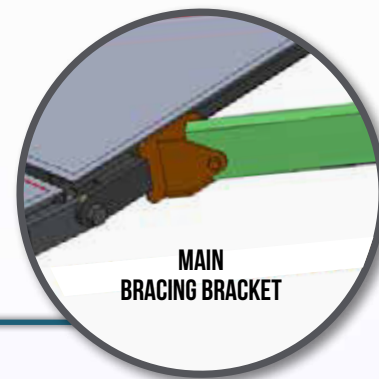

**NEW SCREEN
SUPPORT OPTION**

INCREASE THE CAPACITY OF YOUR LATERAL FLY BAYS

RIG UP TO 6,000 LBS /SIDE (2,722 KG)

RETROFITABLE ON EXISTING UNITS

- **HANG SCREENS**
UP TO 24' X 25' (7,4 M X 7,6 M)
- **RETRACTABLE BANNERS**
UP TO 25' X 25' (7,6 M X 7,6 M)
- **2,000 LBS /SIDE (907 KG)**
OF EXTRA RIGGING CAPACITY
- **SMART STORAGE**
SYSTEM AVAILABLE
FOR TRANSPORTATION

OVERALL DIMENSIONS WITH SCREEN SUPPORT

*Optional