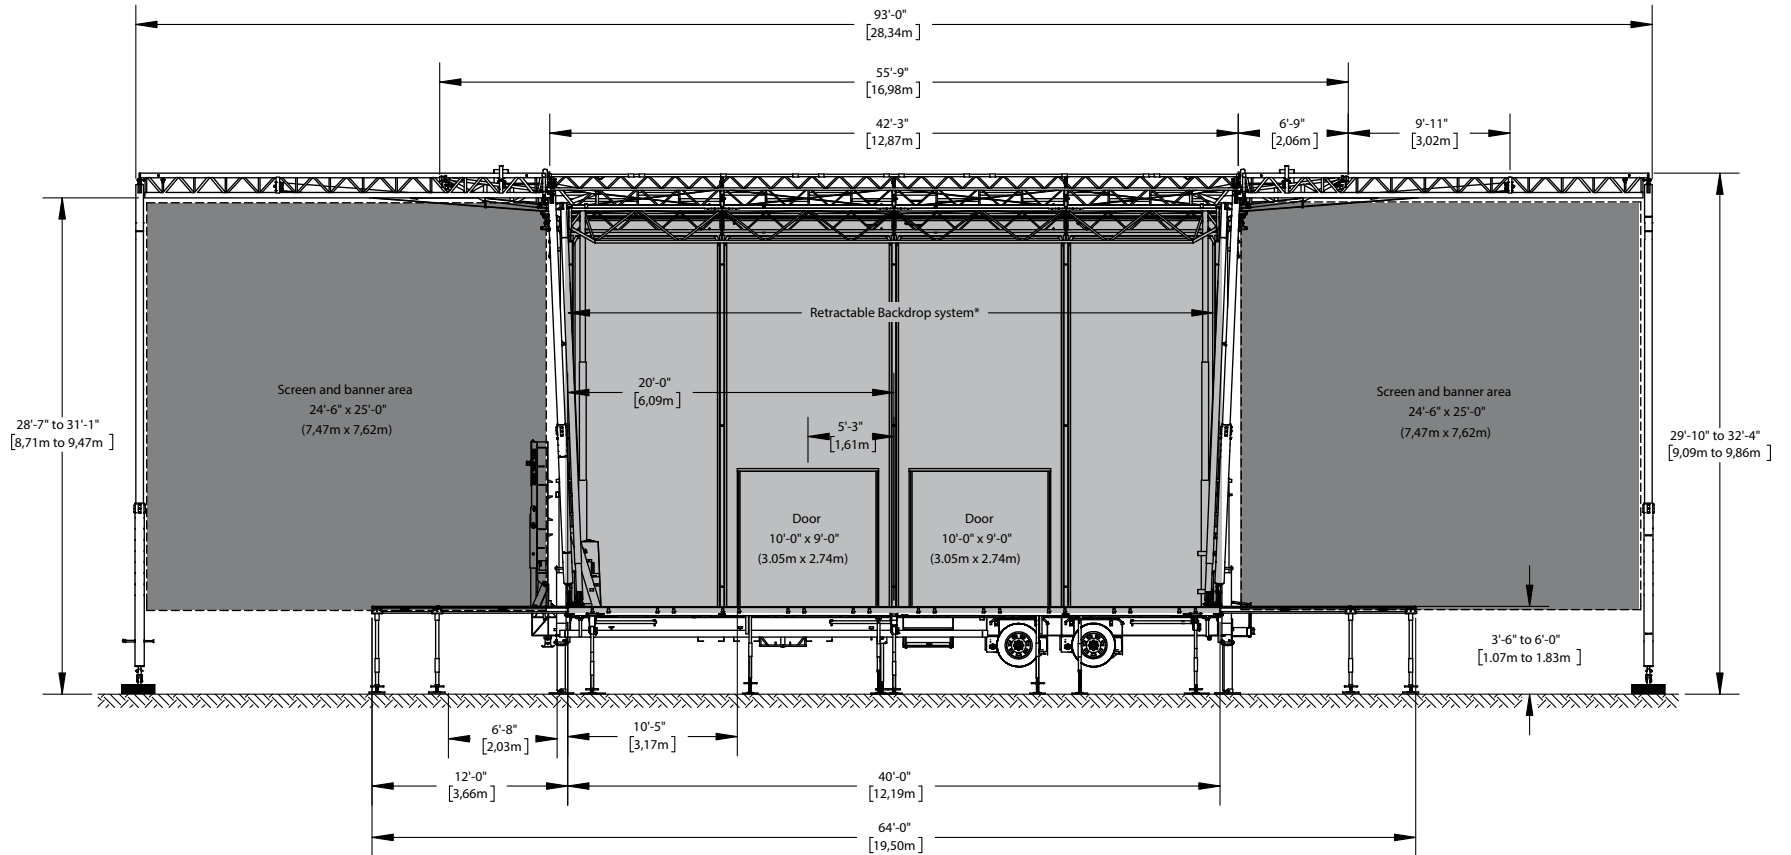

**NEW SCREEN
SUPPORT OPTION**

INCREASE THE CAPACITY OF YOUR LATERAL FLY BAYS

RIG UP TO 6,000 LBS /SIDE (2,722 KG)

RETROFITABLE ON EXISTING UNITS

- **HANG SCREENS**
UP TO 24' X 25' (7,4 M X 7,6 M)
- **RETRACTABLE BANNERS**
UP TO 25' X 25' (7,6 M X 7,6 M)
- **2,000 LBS /SIDE (907 KG)**
OF EXTRA RIGGING CAPACITY
- **SMART STORAGE**
SYSTEM AVAILABLE
FOR TRANSPORTATION

OVERALL DIMENSIONS WITH SCREEN SUPPORT

*Optional