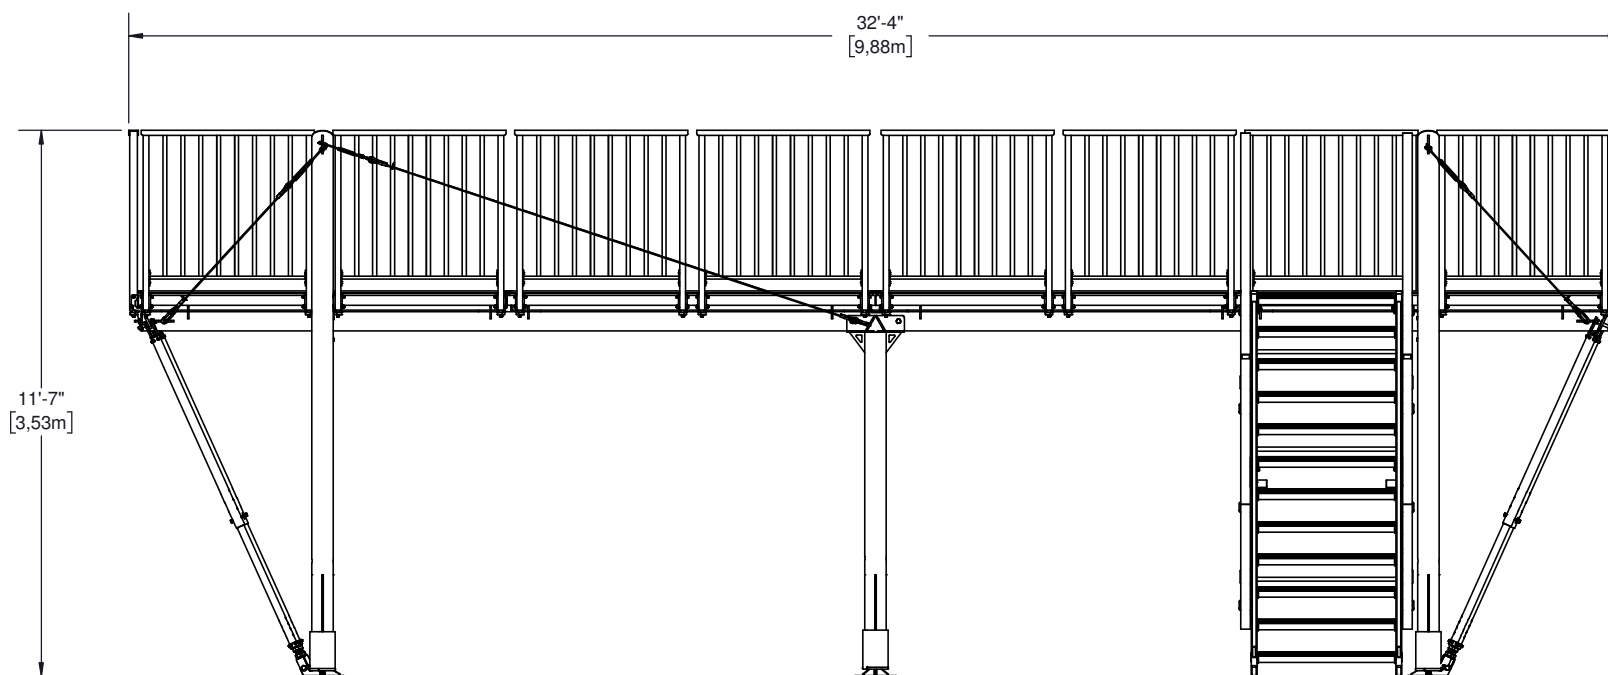

RENTAL DIVISION - DIVISION LOCATION

SAM750 VIP DECK

TECHNICAL DRAWINGS

2020

Drawings may show stage equipped with optional accessories. May be sold separately.

© 2020 - All rights reserved, Stageline Mobile Stage Inc. Any and all forms of adaptation or reproduction of this document including the plans and drawings, in whole or in part, are strictly forbidden without the written authorisation of Stageline Mobile Stage Inc. Mass may vary depending on options. Technical specifications may change without notice. Stage specifications are subject to change without notice. Figures are nominal.