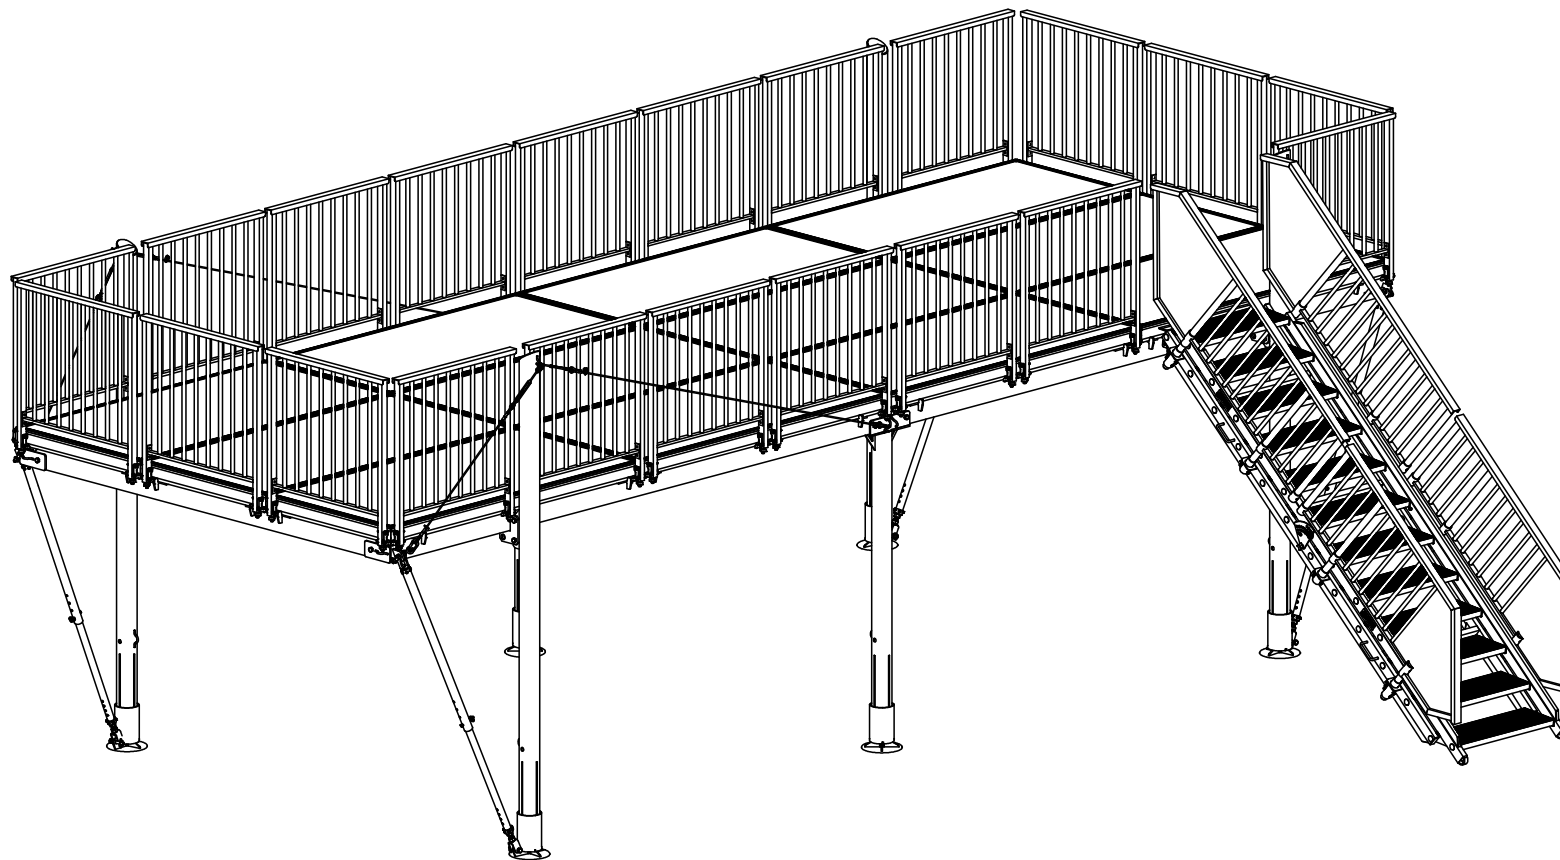

RENTAL DIVISION - DIVISION LOCATION

SAM750 VIP DECK

TECHNICAL DRAWINGS

2020

Drawings may show stage equipped with optional accessories. May be sold separately.

© 2020 - All rights reserved, Stageline Mobile Stage Inc. Any and all forms of adaptation or reproduction of this document including the plans and drawings, in whole or in part, are strictly forbidden without the written authorisation of Stageline Mobile Stage Inc. Mass may vary depending on options. Technical specifications may change without notice. Stage specifications are subject to change without notice. Figures are nominal.