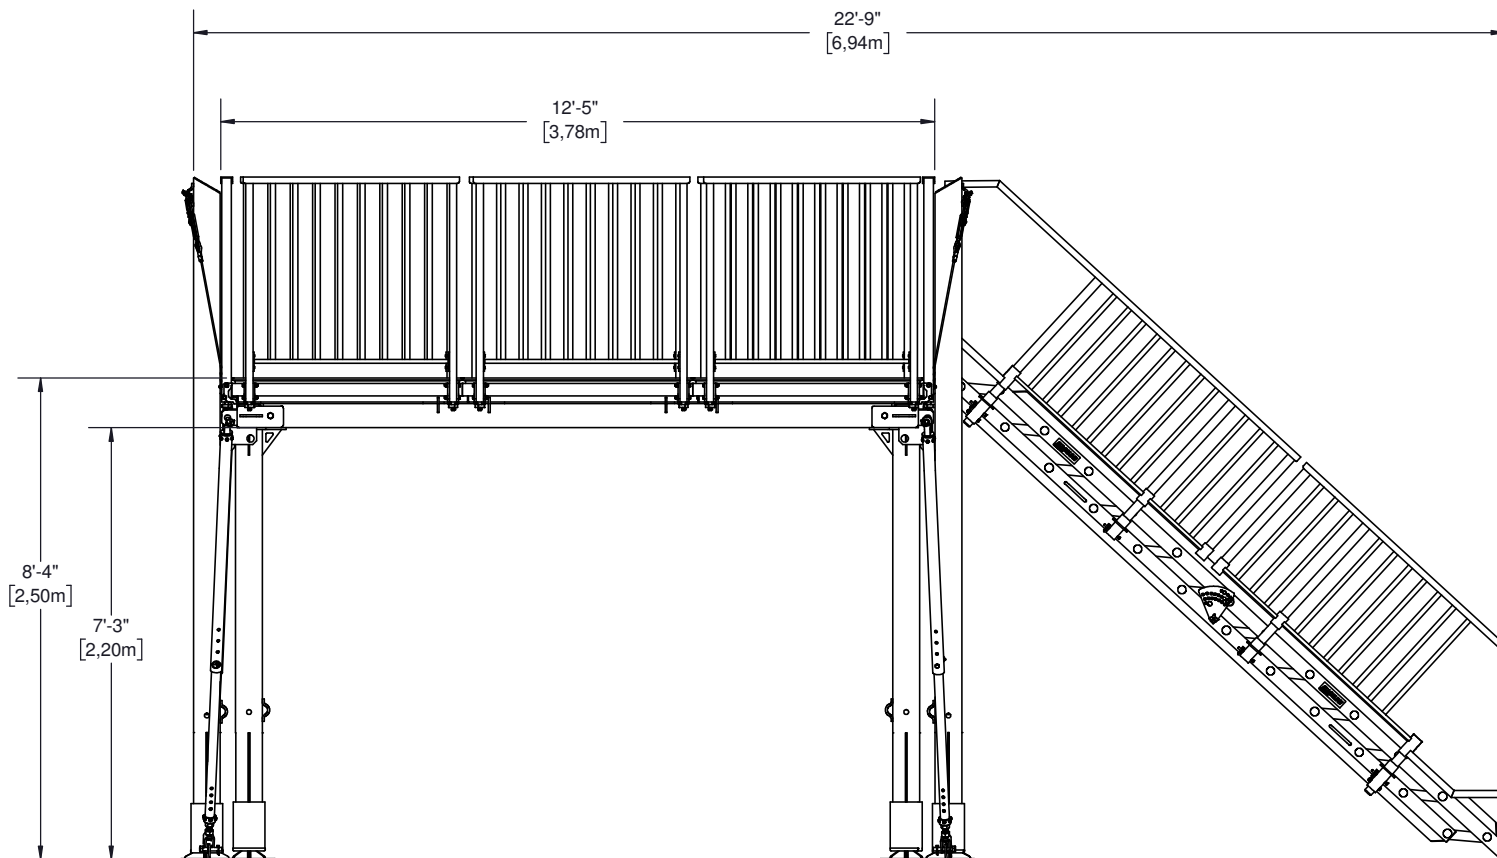

Drawings may show stage equipped with optional accessories. May be sold separately.

© 2020 - All rights reserved, Stageline Mobile Stage Inc. Any and all forms of adaptation or reproduction of this document including the plans and drawings, in whole or in part, are strictly forbidden without the written authorisation of Stageline Mobile Stage Inc. Mass may vary depending on options. Technical specifications may change without notice. Stage specifications are subject to change without notice. Figures are nominal.