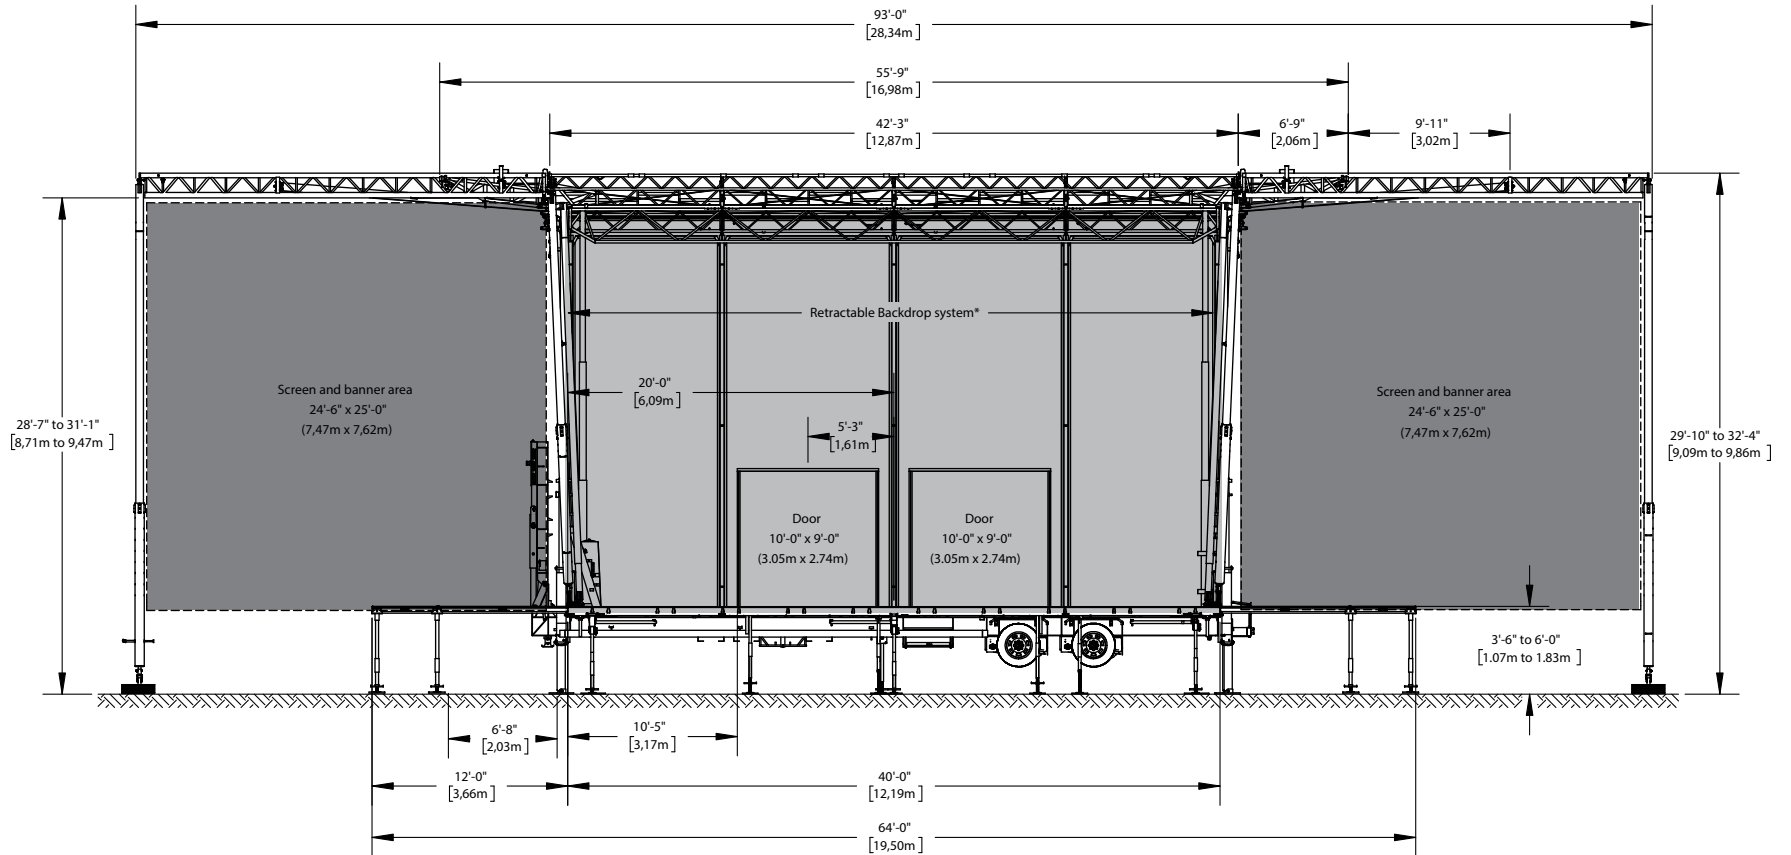

# INCREASE THE CAPACITY OF YOUR LATERAL FLY BAYS

*RIG UP TO 6,000 LBS /SIDE (2,722 KG)*

## RETROFITABLE ON EXISTING UNITS

- **HANG SCREENS**  
*UP TO 24' X 25' (7,4 M X 7,6 M)*
- **RETRACTABLE BANNERS**  
*UP TO 25' X 25' (7,6 M X 7,6 M)*
- **2,000 LBS /SIDE (907 KG)**  
*OF EXTRA RIGGING CAPACITY*
- **SMART STORAGE**  
*SYSTEM AVAILABLE*  
*FOR TRANSPORTATION*

# OVERALL DIMENSIONS WITH SCREEN SUPPORT

\*Optional