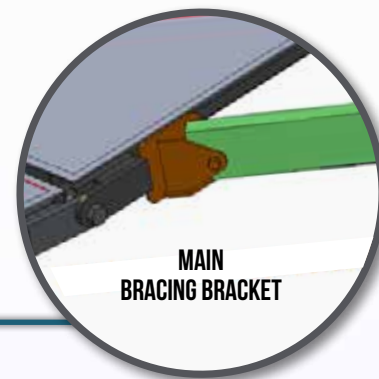

# INCREASE THE CAPACITY OF YOUR LATERAL FLY BAYS

*RIG UP TO 6,000 LBS /SIDE (2,722 KG)*

## RETROFITABLE ON EXISTING UNITS

- **HANG SCREENS**  
*UP TO 24' X 25' (7,4 M X 7,6 M)*
- **RETRACTABLE BANNERS**  
*UP TO 25' X 25' (7,6 M X 7,6 M)*
- **2,000 LBS /SIDE (907 KG)**  
*OF EXTRA RIGGING CAPACITY*
- **SMART STORAGE**  
*SYSTEM AVAILABLE*  
*FOR TRANSPORTATION*