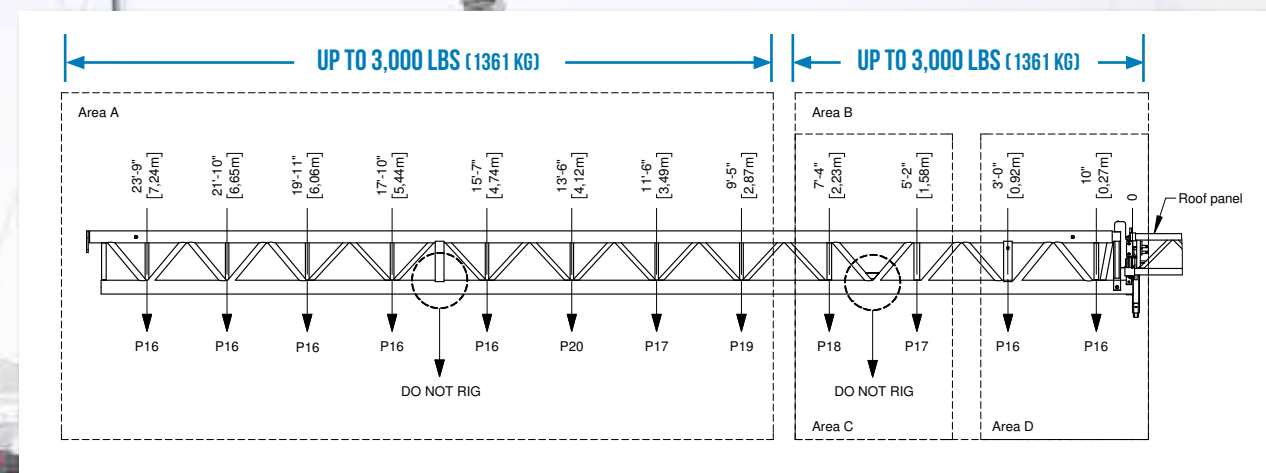

# INCREASE THE CAPACITY OF YOUR LATERAL FLY BAYS

*RIG UP TO 6,000 LBS /SIDE (2,722 KG)*

## RETROFITABLE ON EXISTING UNITS

- **HANG SCREENS**  
*UP TO 24' X 25' (7,4 M X 7,6 M)*
- **RETRACTABLE BANNERS**  
*UP TO 25' X 25' (7,6 M X 7,6 M)*
- **2,000 LBS /SIDE (907 KG)**  
*OF EXTRA RIGGING CAPACITY*
- **SMART STORAGE**  
*SYSTEM AVAILABLE*  
*FOR TRANSPORTATION*

# OVERALL DIMENSIONS WITH SCREEN SUPPORT

\*Optional