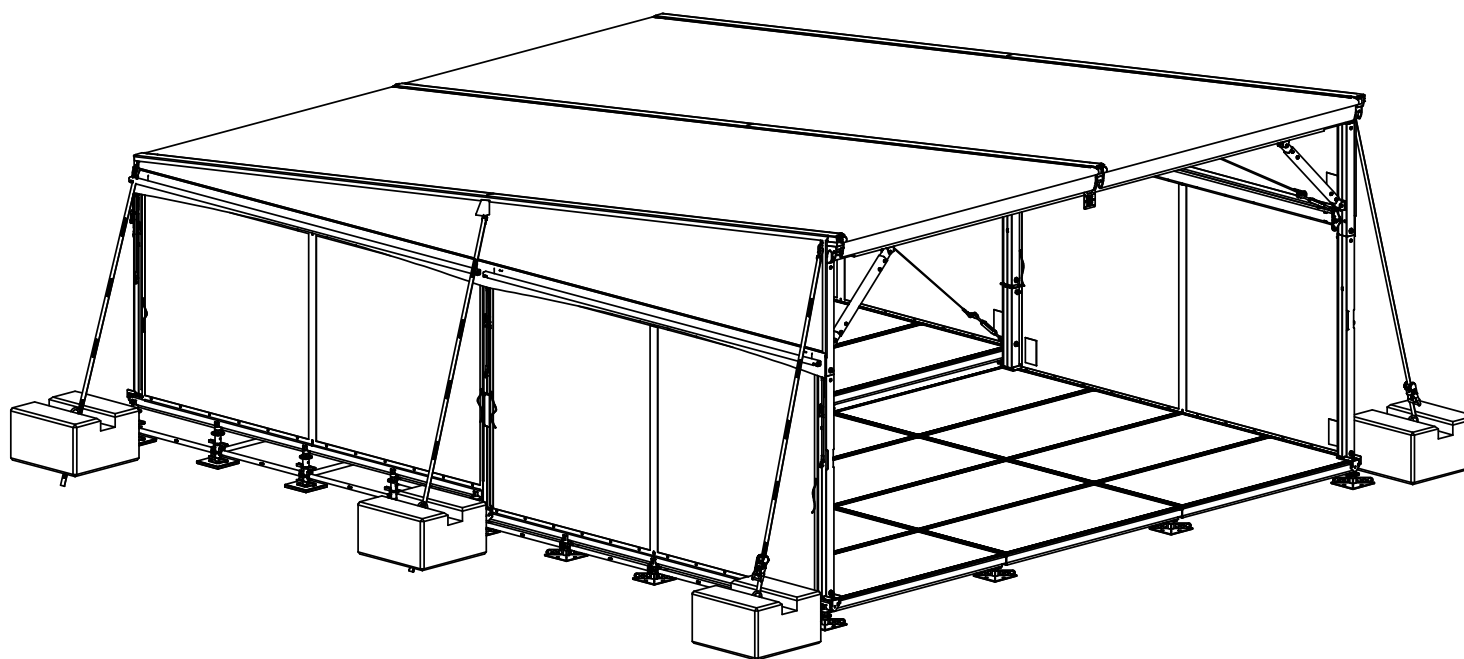

RENTAL DIVISION - DIVISION LOCATION

FOH 3224
TECHNICAL DRAWINGS
2020

Drawings may show stage equipped with optional accessories. May be sold separately.

© 2020 - All rights reserved, Stageline Mobile Stage Inc. Any and all forms of adaptation or reproduction of this document including the plans and drawings, in whole or in part, are strictly forbidden without the written authorisation of Stageline Mobile Stage Inc. Mass may vary depending on options. Technical specifications may change without notice. Stage specifications are subject to change without notice. Figures are nominal.

NOTE :

- For all ballast weights, always use the ratchet straps supplied by Stageline for installation.
- Ballast size as represented in the drawing are for illustration purposes only.
- Ballast weights defined in the grid are minimum requirements.