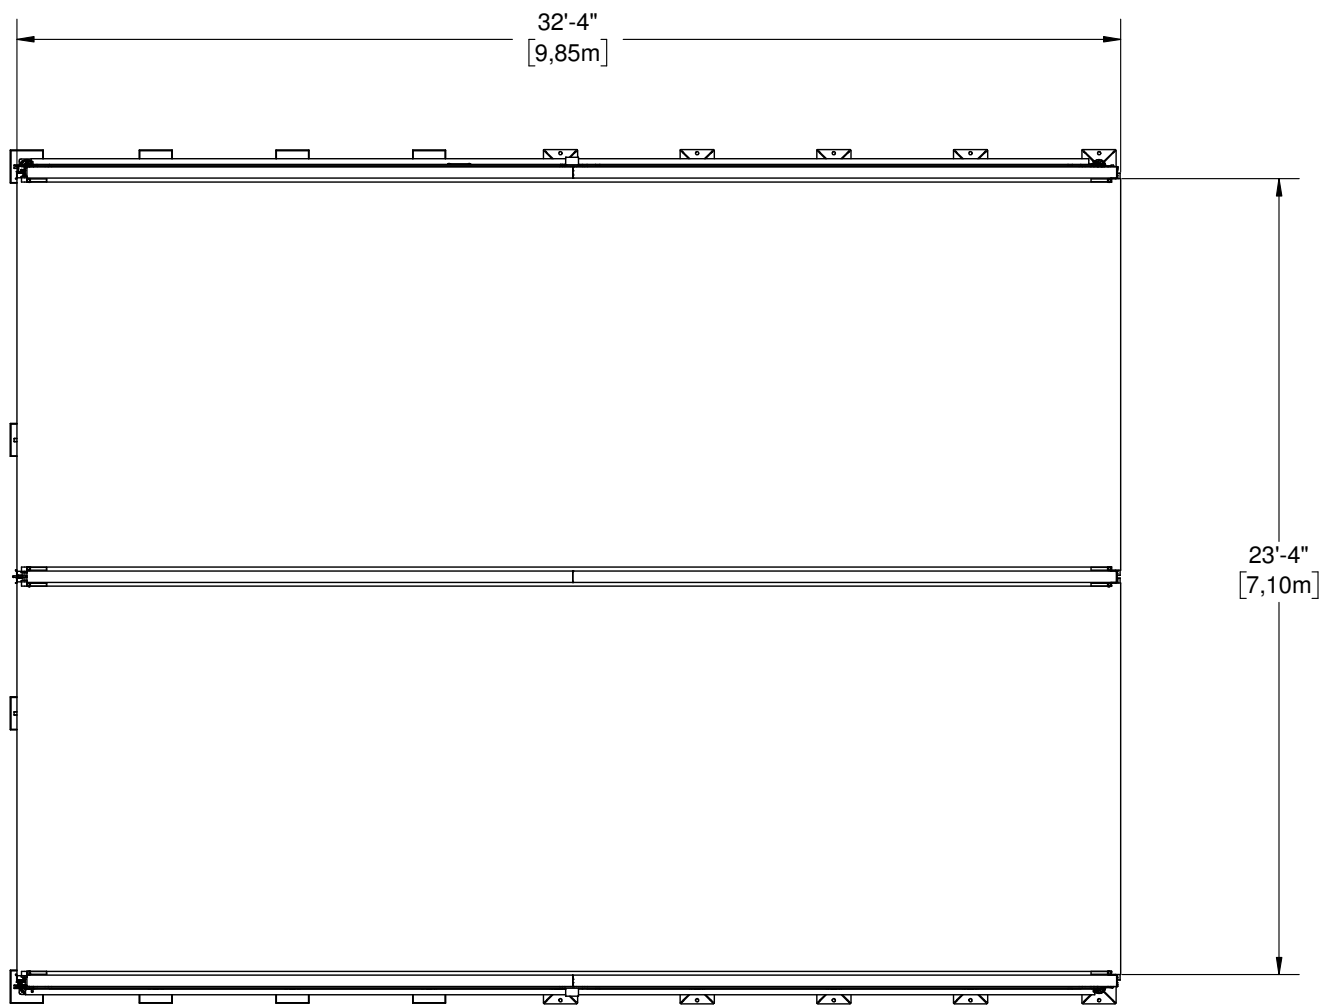

* Dimensions based on Stageline standard height

NOTE: Mandatory ballast weights are removed for drawing clarity.

Drawings may show stage equipped with optional accessories. May be sold separately.

© 2020 - All rights reserved, Stageline Mobile Stage Inc. Any and all forms of adaptation or reproduction of this document including the plans and drawings, in whole or in part, are strictly forbidden without the written authorisation of Stageline Mobile Stage Inc. Mass may vary depending on options. Technical specifications may change without notice. Stage specifications are subject to change without notice. Figures are nominal.