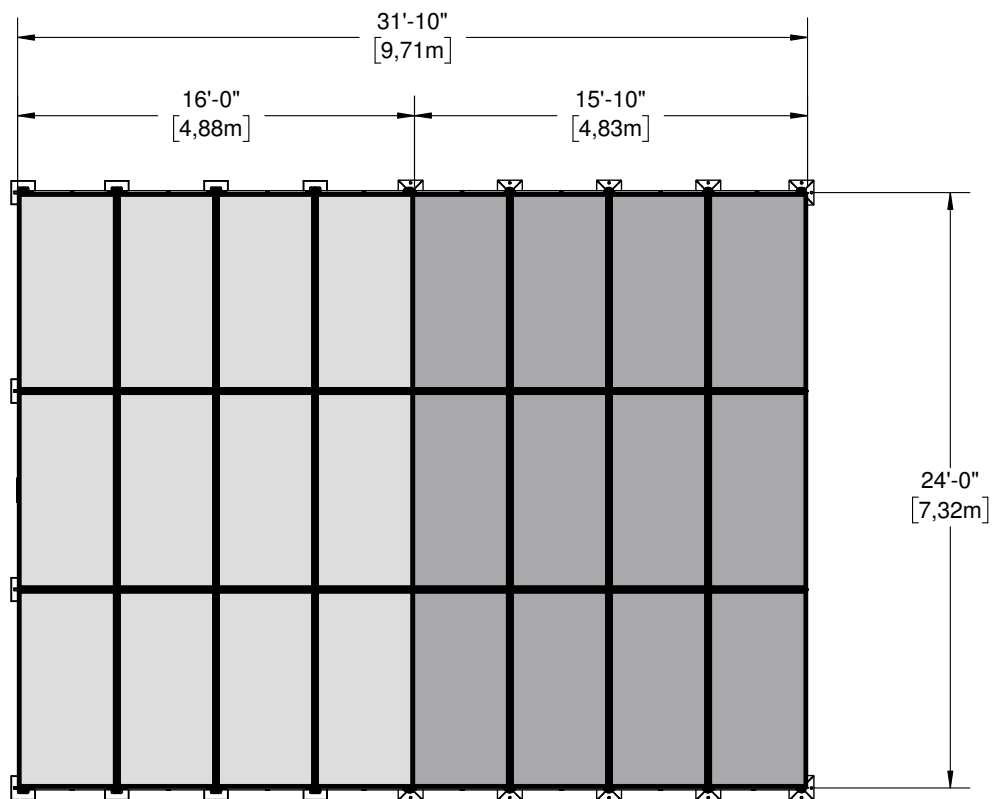

* Stageline standard height

NOTE: Mandatory ballast weights are removed for drawing clarity.

Drawings may show stage equipped with optional accessories. May be sold separately.

© 2020 - All rights reserved, Stageline Mobile Stage Inc. Any and all forms of adaptation or reproduction of this document including the plans and drawings, in whole or in part, are strictly forbidden without the written authorisation of Stageline Mobile Stage Inc. Mass may vary depending on options. Technical specifications may change without notice. Stage specifications are subject to change without notice. Figures are nominal.