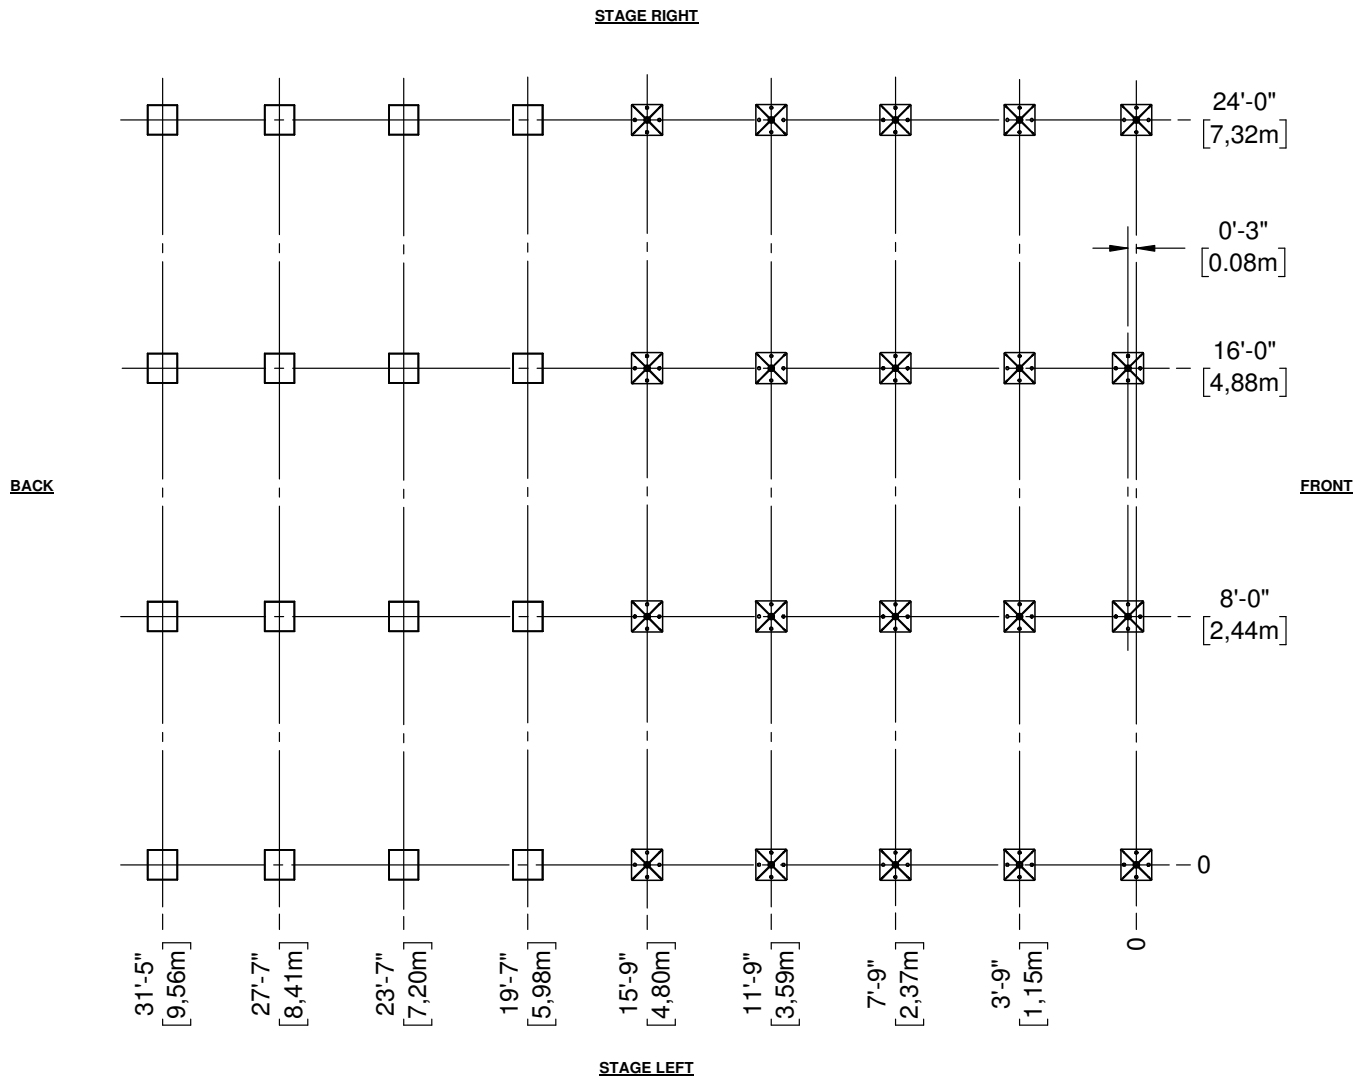

NOTE: Mandatory ballast weights are removed for drawing clarity.

Drawings may show stage equipped with optional accessories. May be sold separately.

© 2020 - All rights reserved, Stageline Mobile Stage Inc. Any and all forms of adaptation or reproduction of this document including the plans and drawings, in whole or in part, are strictly forbidden without the written authorisation of Stageline Mobile Stage Inc. Mass may vary depending on options. Technical specifications may change without notice. Stage specifications are subject to change without notice. Figures are nominal.