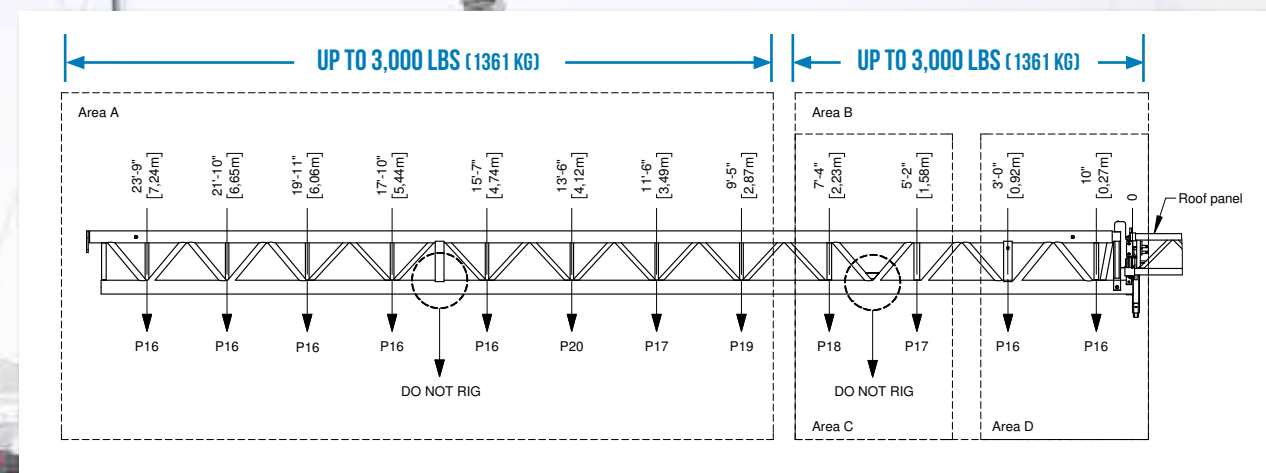

NEW SCREEN SUPPORT OPTION

INCREASE THE CAPACITY OF YOUR LATERAL FLY BAYS

RIG UP TO 6,000 LBS /SIDE (2,722 KG)

RETROFITABLE ON EXISTING UNITS

- **HANG SCREENS**
UP TO 24' X 25' (7,4 M X 7,6 M)
- **RETRACTABLE BANNERS**
UP TO 25' X 25' (7,6 M X 7,6 M)
- **2,000 LBS /SIDE (907 KG)**
OF EXTRA RIGGING CAPACITY
- **SMART STORAGE**
SYSTEM AVAILABLE
FOR TRANSPORTATION

OVERALL DIMENSIONS WITH SCREEN SUPPORT

*Optional