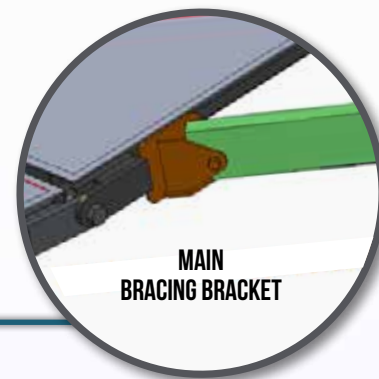

NEW SCREEN SUPPORT OPTION

INCREASE THE CAPACITY OF YOUR LATERAL FLY BAYS

RIG UP TO 6,000 LBS /SIDE (2,722 KG)

RETROFITABLE ON EXISTING UNITS

- **HANG SCREENS**
UP TO 24' X 25' (7,4 M X 7,6 M)
- **RETRACTABLE BANNERS**
UP TO 25' X 25' (7,6 M X 7,6 M)
- **2,000 LBS /SIDE (907 KG)**
OF EXTRA RIGGING CAPACITY
- **SMART STORAGE**
SYSTEM AVAILABLE
FOR TRANSPORTATION

OVERALL DIMENSIONS WITH SCREEN SUPPORT

*Optional