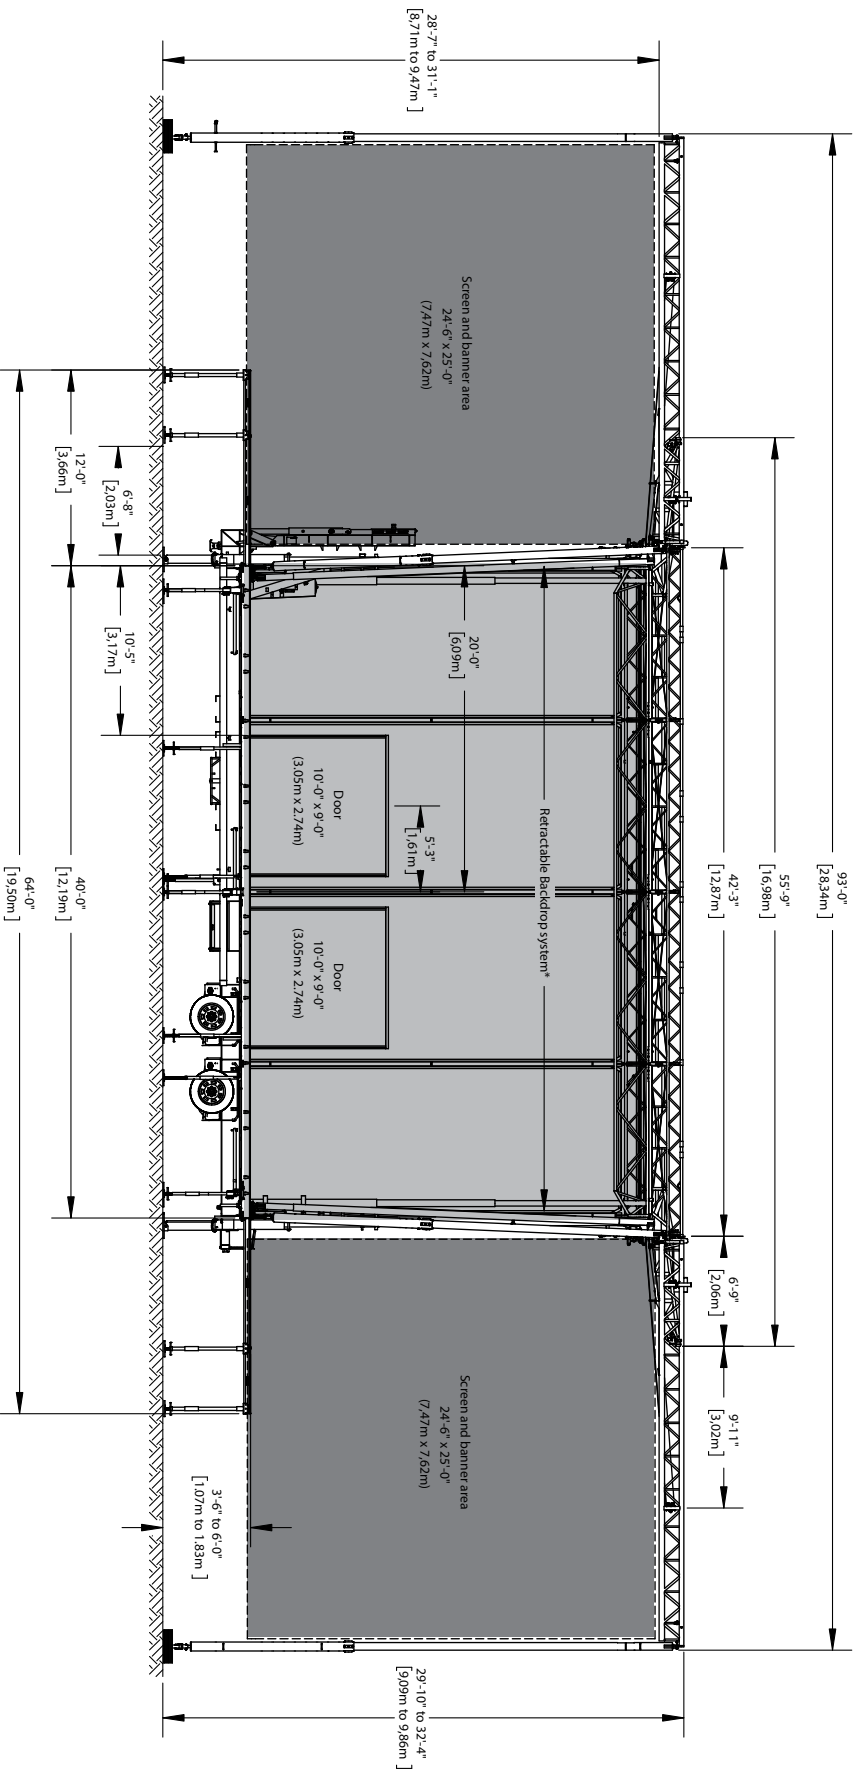

NEW SCREEN SUPPORT OPTION

INCREASE THE CAPACITY OF YOUR LATERAL FLY BAYS

RIG UP TO 6,000 LBS /SIDE (2,722 KG)

RETROFITABLE ON EXISTING UNITS

- **HANG SCREENS**
UP TO 24' X 25' (7,4 M X 7,6 M)
- **RETRACTABLE BANNERS**
UP TO 25' X 25' (7,6 M X 7,6 M)
- **2,000 LBS /SIDE (907 KG)**
OF EXTRA RIGGING CAPACITY
- **SMART STORAGE**
SYSTEM AVAILABLE
FOR TRANSPORTATION

OVERALL DIMENSIONS WITH SCREEN SUPPORT

*Optional